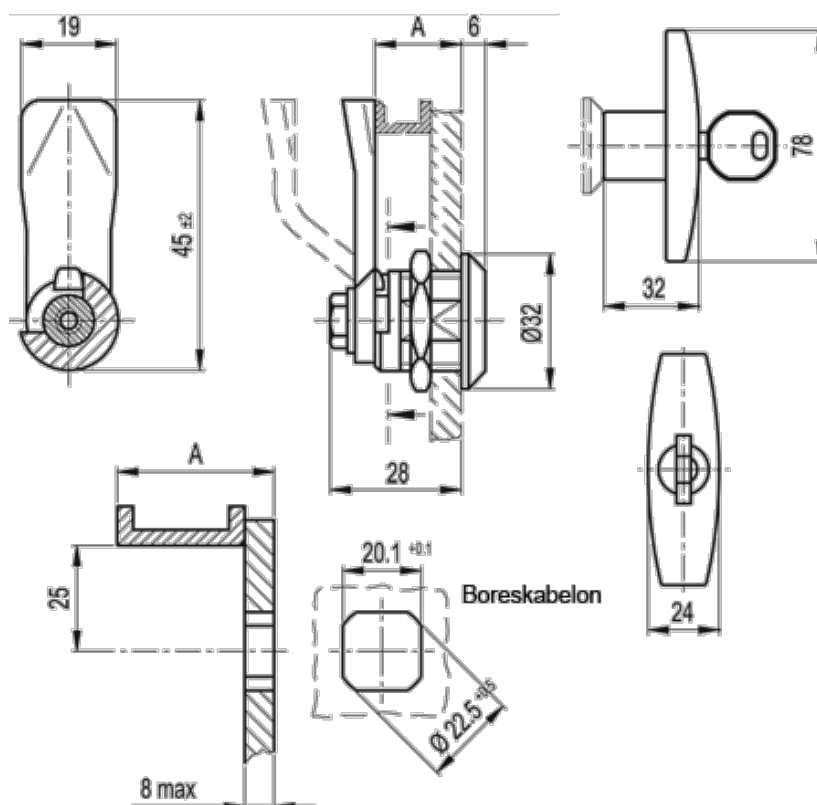

Article number: 20734028

Description: E+G Lock
GN 115-SCT-30

Measures

A = 30